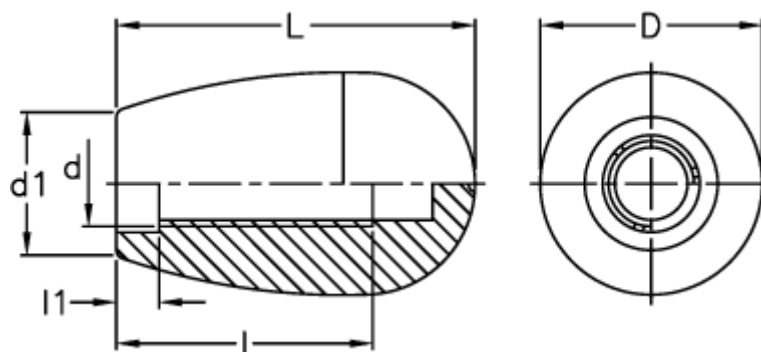

# Data Sheet

Article number: 2304120911

Description: E+G Handle  
I.622/25-M6

## Measures

D	= 16
d1	= 12
d	6H = M6
l	= 16
L	= 25.0
l1	= 3.5